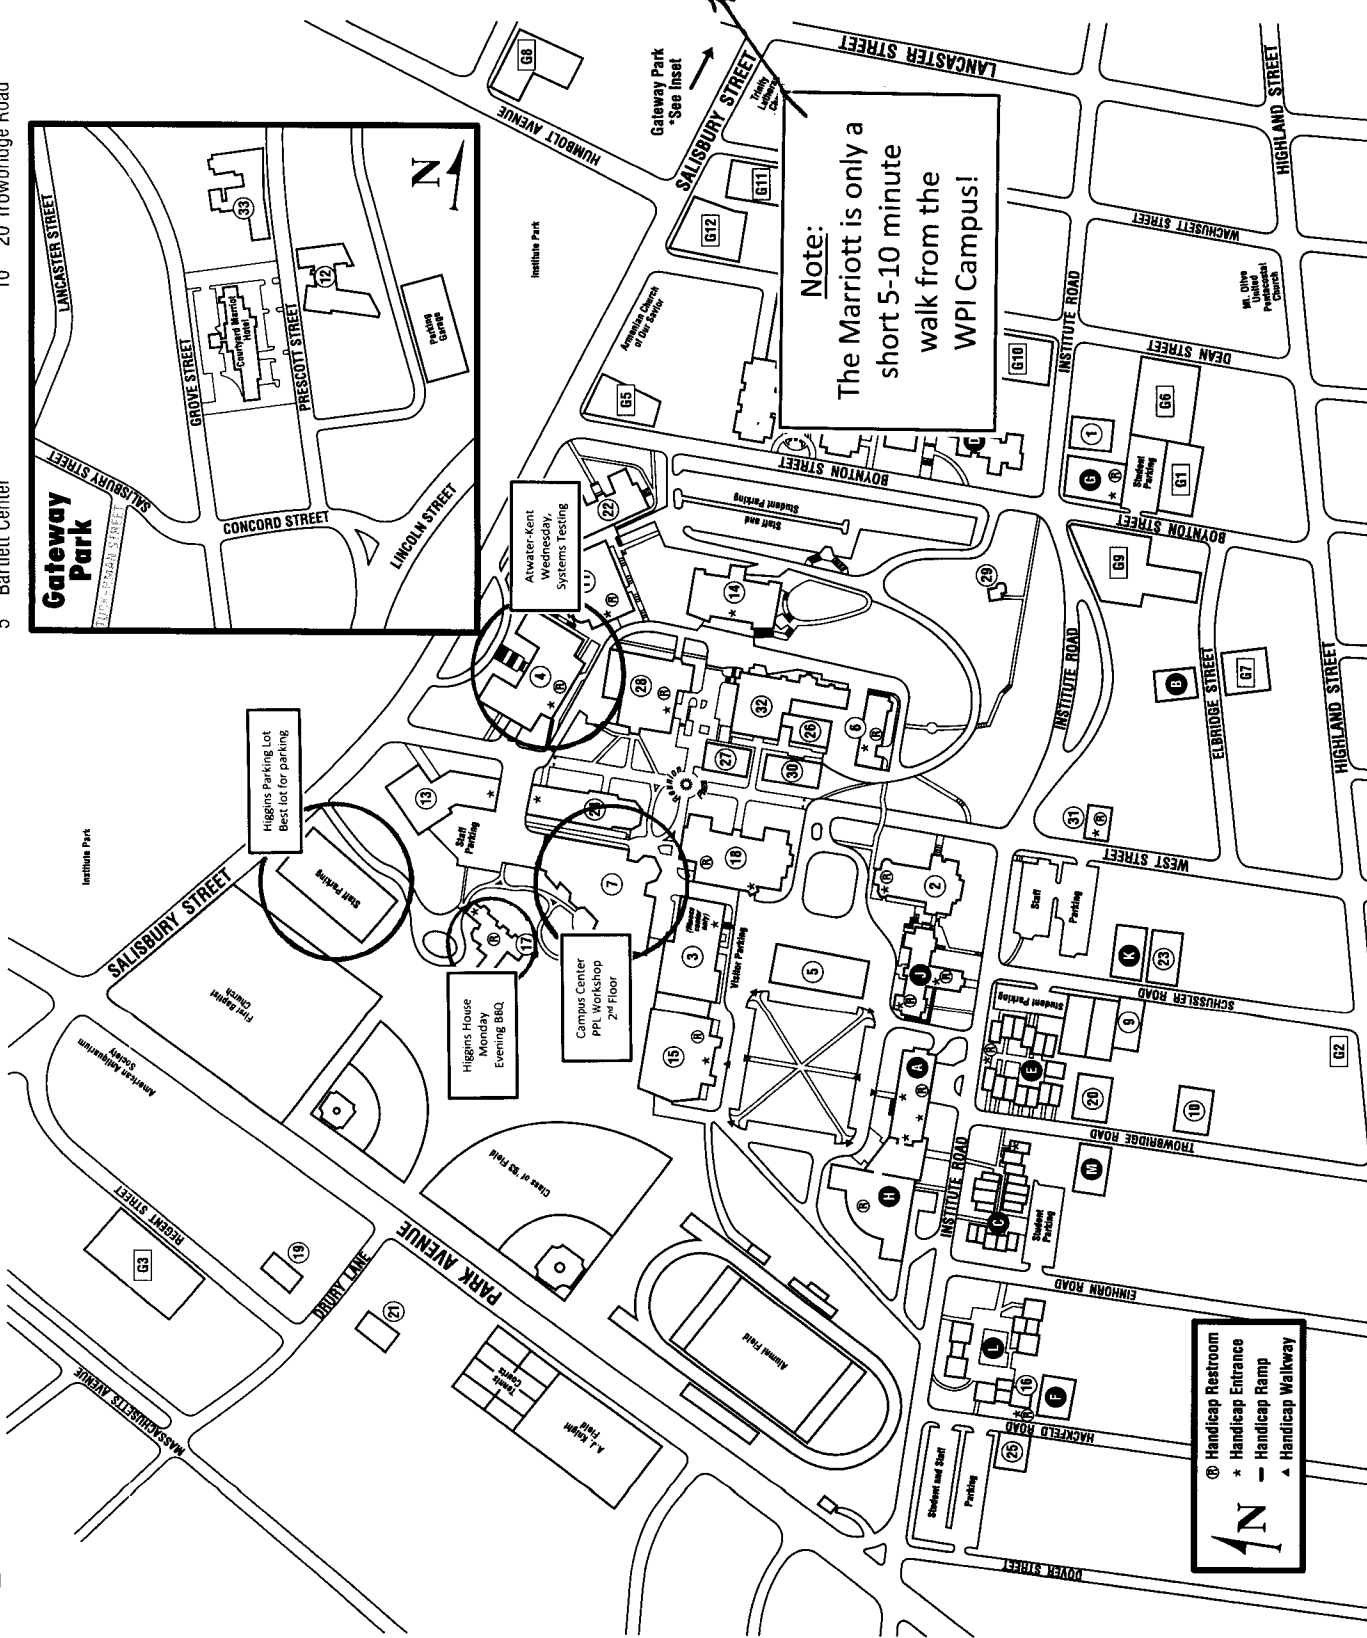

WPI Campus Map

- 1 Air Force and Aerospace Studies
- 2 Alden Memorial
- 3 Alumni Gym
- 4 Atwater Kent Laboratories
- 5 Bartlett Center
- 6 Boynton Hall
- 7 Campus Center
- 8 Campus Police
- 9 Collegiate Religious Ctr
- 10 20 Trowbridge Road

- 11 Fuller Laboratories
- 12 WPI Life Sciences and Bioengineering Center
- 13 Goddard Hall
- 14 Gordon Library
- 15 Harrington Auditorium
- 16 Health Center
- 17 Higgins House
- 18 Higgins Laboratories
- 19 Hughes House
- 20 International House
- 21 Jeppson House (One Drury Lane)
- 22 Kaven Hall
- 23 OASIS
- 24 Olin Hall
- 25 Plant Services
- 26 Power House
- 27 Project Center
- 28 Salisbury Laboratories
- 29 Skull Tomb
- 30 Stratton Hall
- 31 Student Development and Counseling Center
- 32 Washburn Shops and Stoddard Laboratories
- 33 85 Prescott Street

- ### STUDENT RESIDENCES
- A Daniels Hall
 - B 16 Elbridge
 - C Elsworth Apartments
 - D Founders Hall
 - E Fuller Apartments
 - F Unity House
 - G Institute Hall
 - H Morgan Hall
 - J Sanford Riley Hall
 - K 22 Schussler
 - L Stoddard Complex
 - M 25 Trowbridge
 - N New Residence Hall (under construction)

Handicap Restroom
 Handicap Entrance
 Handicap Ramp
 Handicap Walkway