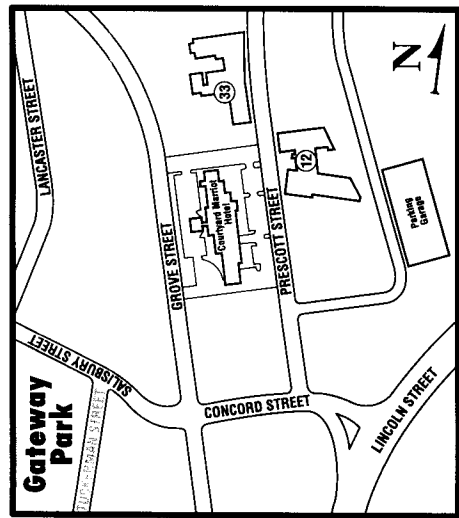

WPI Campus Map

- 1 Air Force and Aerospace Studies
- 2 Alden Memorial
- 3 Alumni Gym
- 4 Atwater Kent Laboratories
- 5 Bartlett Center
- 6 Boynton Hall
- 7 Campus Center
- 8 Campus Police
- 9 Collegiate Religious Ctr
- 10 20 Trowbridge Road

- 11 Fuller Laboratories
- 12 WPI Life Sciences and Bioengineering Center
- 13 Goddard Hall
- 14 Gordon Library
- 15 Harrington Auditorium
- 16 Health Center
- 17 Higgins House
- 18 Higgins Laboratories
- 19 Hughes House
- 20 International House
- 21 Jeppson House (One Drury Lane)
- 22 Kaven Hall
- 23 OASIS
- 24 Olin Hall
- 25 Plant Services
- 26 Power House
- 27 Project Center
- 28 Salisbury Laboratories
- 29 Skull Tomb
- 30 Stratton Hall
- 31 Student Development and Counseling Center
- 32 Washburn Shops and Stoddard Laboratories
- 33 85 Prescott Street